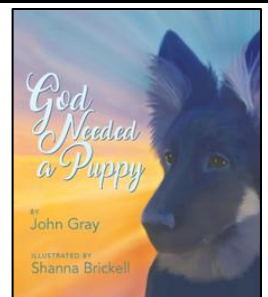

FOR CHILDREN

Cost: \$14

Saying goodbye to your favorite furry friend is never easy, but books like *God Needed a Puppy* help make the process a little bit easier. This hardcover book helps children answer the question "why?" after losing a pet. This story was created to guide them through the grieving process with the help of friendly characters like Edgar the Owl and Freddy the Fox. They help comfort youngsters by letting them know this moment of sadness won't last forever and that someday there may even be other furry companions who will enter their lives and bring them the same joy as their past loved ones. This touching novel can serve as the helping hand children and even adults need during challenging times.